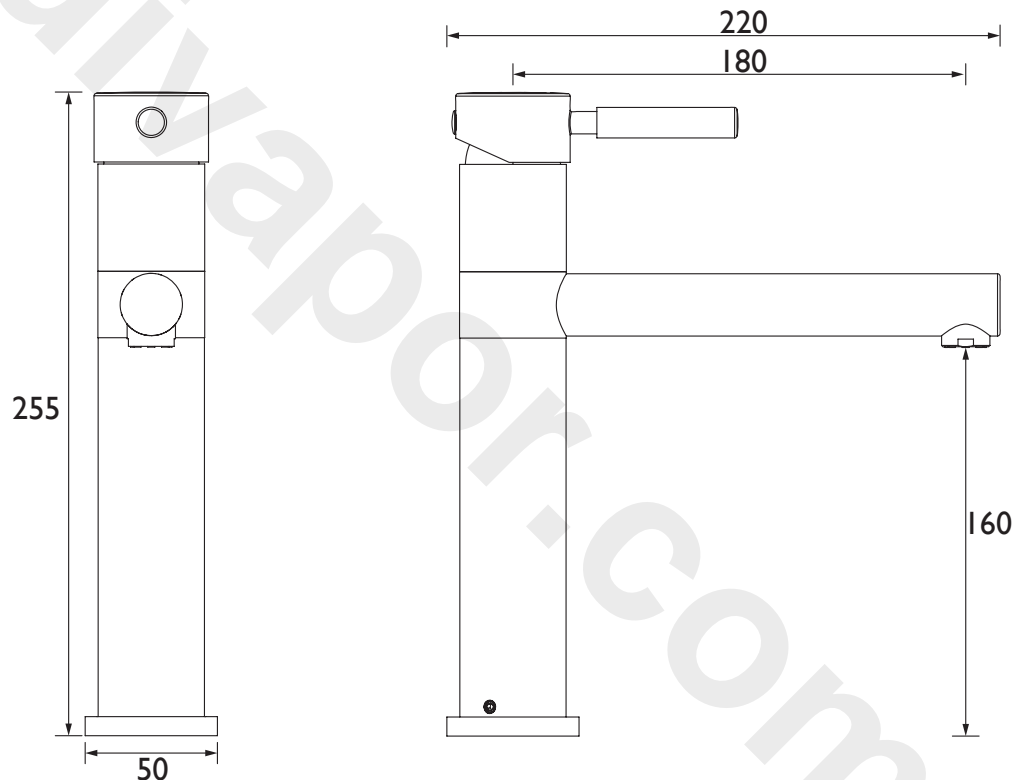

VG SNK EF BN TO

VEGAS Tap Range Vegas Easyfit Sink Mixer Brushed Nickel Tap Only

Specification

Product Type:	Kitchen Taps
Main Construction Material:	Brass
Mount Type:	Deck Mounted
Handle Type:	Lever
Connection Inlet:	1/2" BSP Flexible Tails
Connection Outlet:	
Number of Tap Holes:	1
Valve/Cartridge Type:	35mm Ceramic Cartridge
Plumbing System Requirements:	All, Preferably Balanced
Working Pressure Range:	Min 0.3 Bar, Max 5.0 Bar
Maximum Hot Water Temperature: °C	65
Maximum Static Pressure: (bar)	10
Flow Type:	Single: Single Flow /Dual:
Isolation Included:	Yes

Features:

- Long life ceramic cartridge for added durability and ease of use
- Metal fixing nut for added durability
- Product supplied without Easyfit base

Product Certifications:

Dimensions (measurements in mm)

Flow Rates (l/min)

System Pressure (bar)	0.2	0.5	1	2	3	5
VG SNK EF BN TO	6	7.7	10.9	15.4	18.9	24.4

For more products, visit our website:
<http://www.bristan.com>

TECHNICAL
DATA
SHEET

BRISTAN
TAPS & SHOWERS